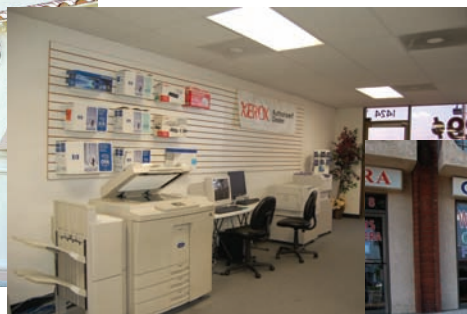

We Cover Your Imaging Needs

Equipment & Services

ABD OFFICE MACHINES

ABD-owned facility covers over 5,000 sq. ft. space in Brea, Orange County. Distributes & services Xerox, Canon, Toshiba, and other major Brands of imaging machines.

Inks & Toners

Remanufacturing,
Marketing & Research

TKH IMAGING

Supplies inks and toners nationwide. Office, manufacturing & warehouse facilities cover over 10,000 sq. ft. of space in Brea, California.

Digital Printing Centers

COPIES FOR LESS

Chino Hills

Orange

Affiliated with C-Print International. Two locations. Now in Orange and Chino Hills to serve you.

WE ARE ONE ORGANIZATION TO SERVE YOU!

ABD OFFICE MACHINES
570 W. Lambert Suite K
Brea, CA 92821
Tel. 714-255-0505
Fax 714-255-0805